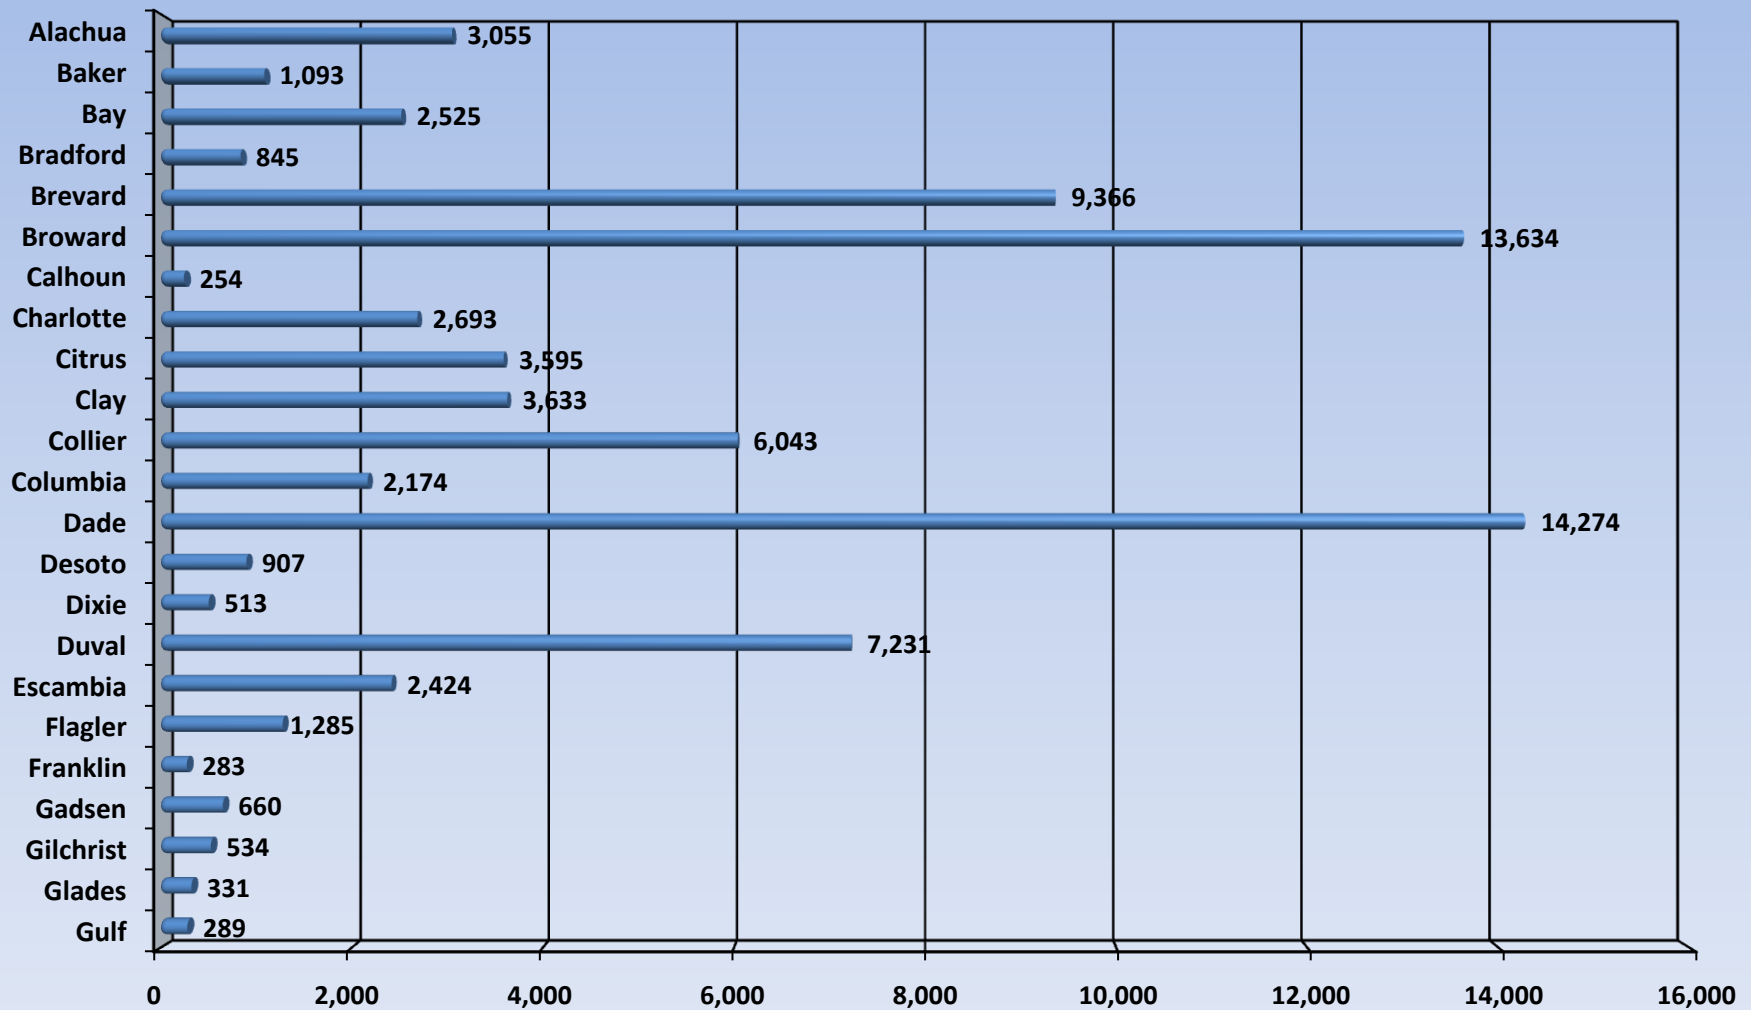

County Title Activity

6/30/02 – 9/30/10

Title Transactions for Off Highway Vehicles By Residence Coun

County Title Activity

6/30/02 – 9/30/10

Title Transactions for Off Highway Vehicles By Residence

County Title Activity