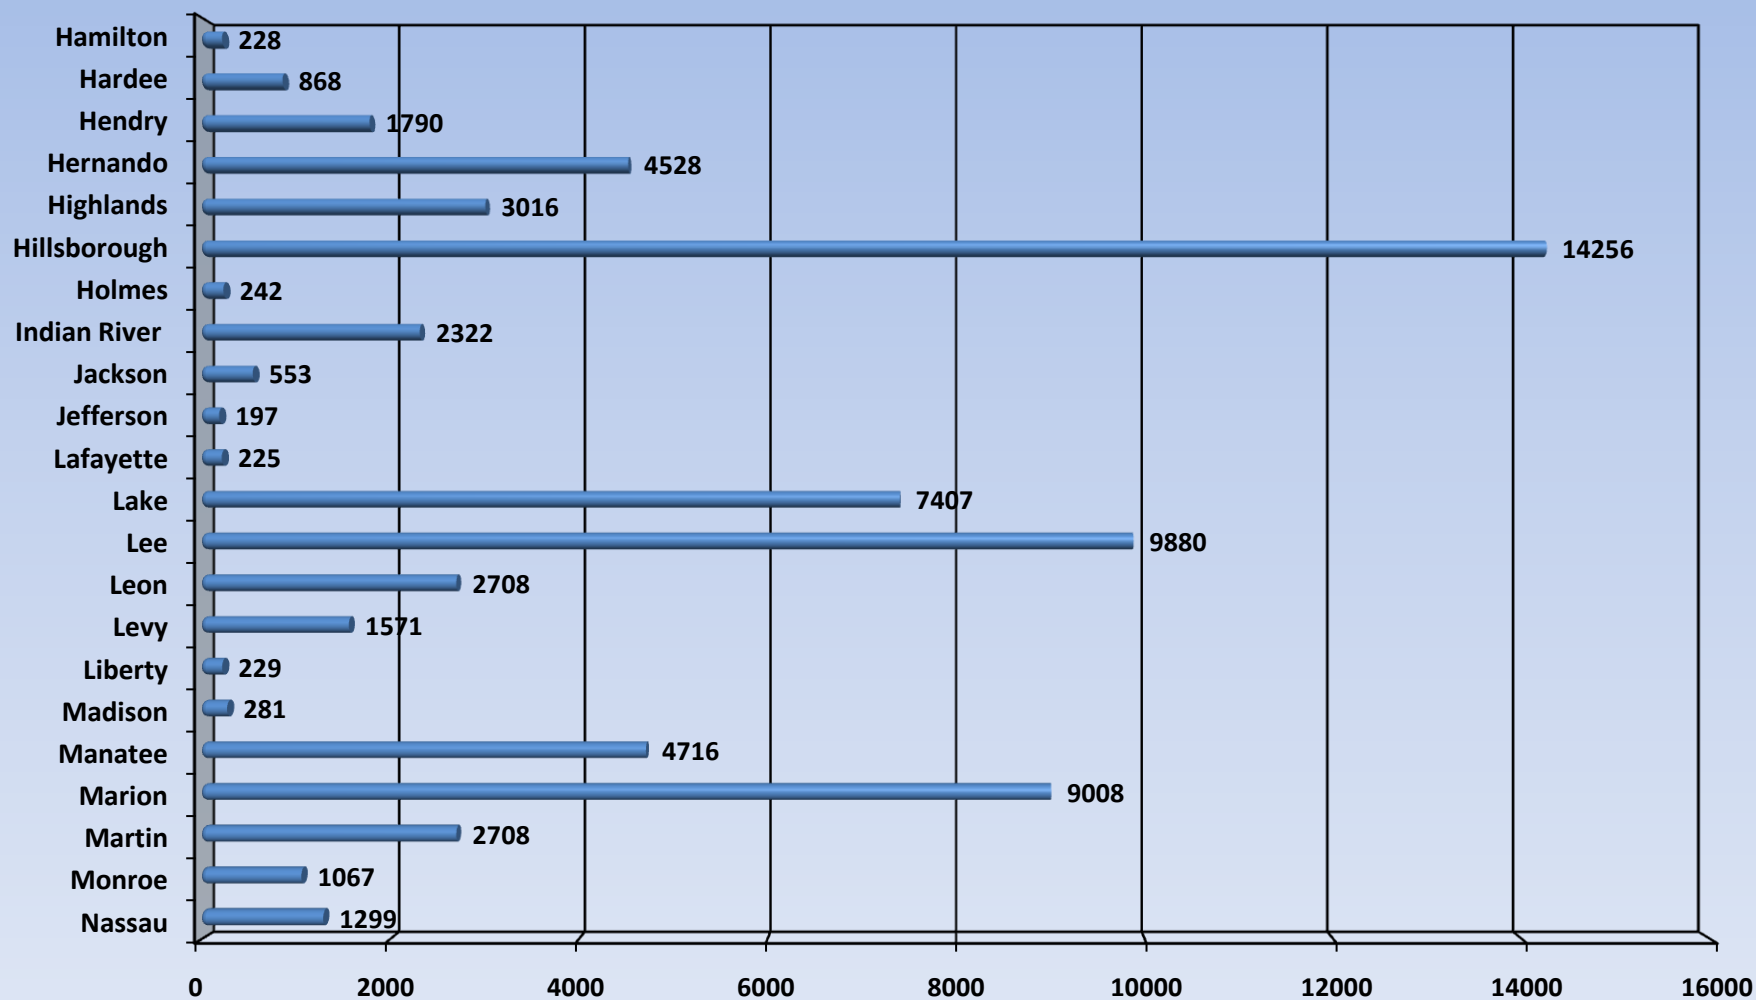

County Title Activity

6/30/02 – 9/30/10

Title Transactions for Off Highway Vehicles By Residence Coun

County Title Activity

6/30/02 – 9/30/10

Title Transactions for Off Highway Vehicles By Residence

County Title Activity